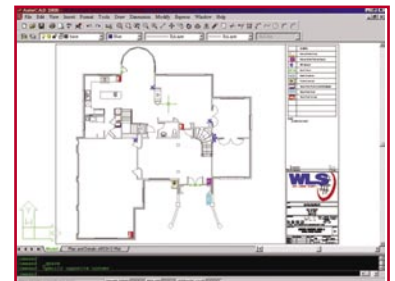

Services

Our security and fire operations have a wealth of experience dedicated to satisfying even the most complex client needs. We offer a bespoke consultative service that starts with an analysis of what may be required, a detailed design including CAD facilities, followed by a fully project managed installation by our own engineers.

- Technical appraisal
- Design
- CAD facility
- Procurement
- Installation
- Project management
- Commissioning
- Maintenance
- Service