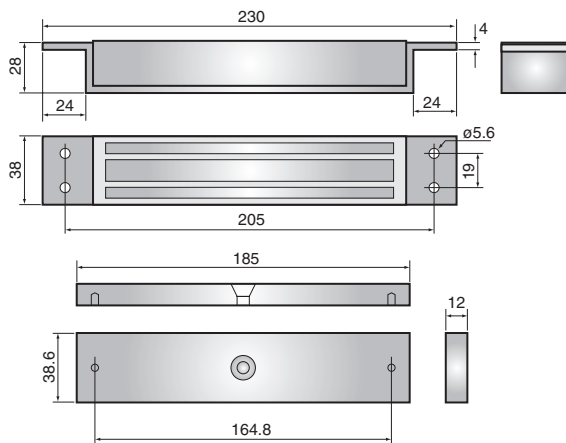

↘ M8000 magnet

Medium Security

Mortise fixing. True fail-safe operation. Suitable for light internal doors.

Available with Hall Effect microswitch to monitor that the magnet is active; use ref. **M8000X002**.