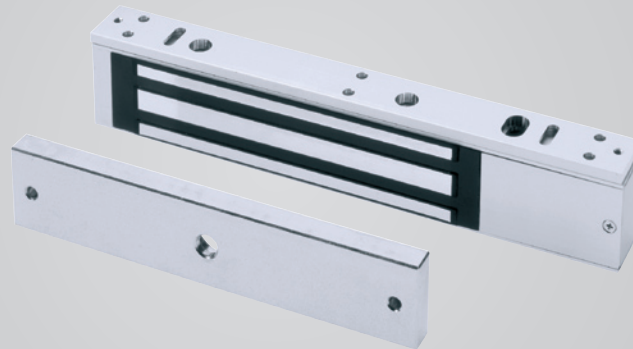

### Application

For use where security for people is paramount. For example public areas such as libraries, shops, etc. Will accept a range of power inputs.

For finishes see page 5:34  
For electrical details see page 5:35

All magnets are supplied with armature plate, screw fittings and manual. For mounting brackets and armature housings for M8005 see page 5:11.

Medium Security – 300kg holding force.  
Dual voltage 12/24 V DC.  
Not handed.

#### Medium Security

Mortise fixing. True fail-safe operation. Suitable for light internal doors.

Available with Hall Effect microswitch to monitor that the magnet is active; use ref. **M8000X002**.

#### Medium Security

Surface fixing. True fail-safe operation. Suitable for light internal doors.

Available with Hall Effect microswitch to monitor that the magnet is active; use ref. **M8005X002**.